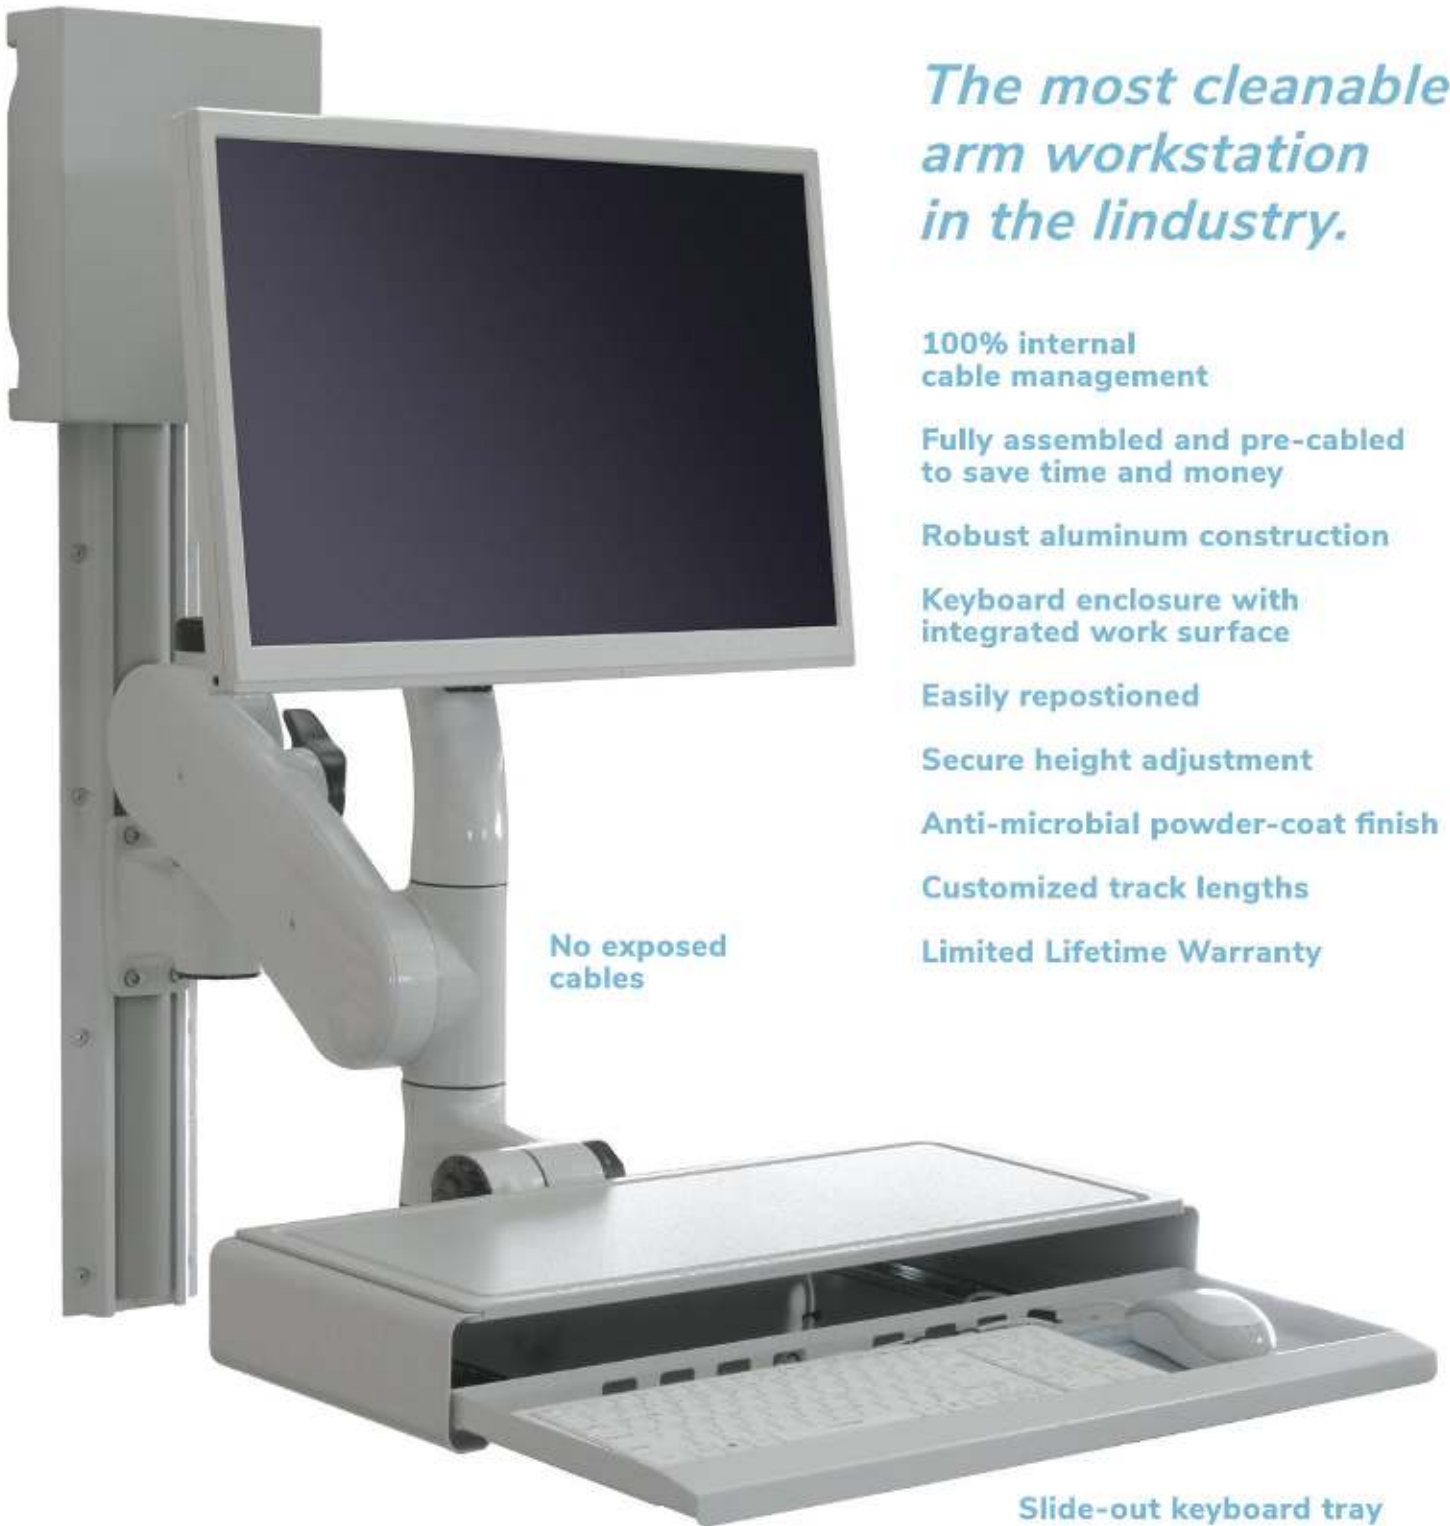

# CleanMount

Display &  
Keyboard  
Station

*No exposed cables!*

*Ultra-cleanable, featuring  
100% internal cable  
management.*

*(pictured with optional track mounted PC enclosure)*

**STRONGARM**  
+healthcare

# CleanMount

*The most cleanable  
arm workstation  
in the industry.*

100% internal  
cable management

Fully assembled and pre-cabled  
to save time and money

Robust aluminum construction

Keyboard enclosure with  
integrated work surface

## *Patient Interactivity*

The CleanMount features a wide range of articulation, including swivel joints at both the display/keyboard and mounting point ends allowing for optimal patient interactivity. CleanMount folds to a compact 11" depth when stowed.

16" of counterbalanced vertical articulation provides effortless repositioning

The PatientView™ feature allows the display and keyboard to be rotated independently