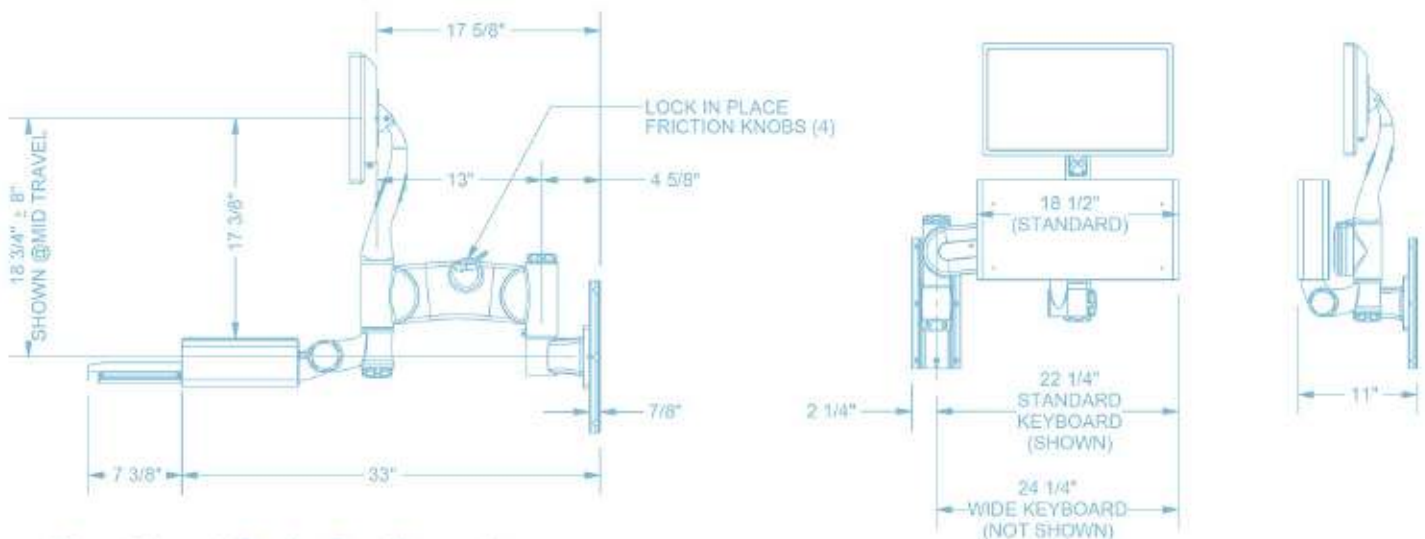

CleanMount Basic Configuration

See the CleanMount in action at: strongarmhealthcare.com/cleanmount