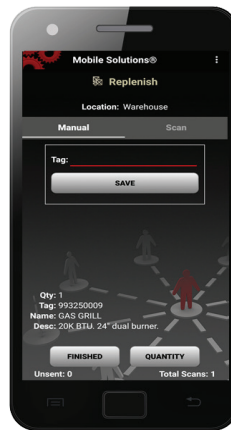

### Inventory Management

Keep an accurate asset inventory, by updating your asset management software from anywhere, at any time. Simply enter an accurate count of assets in-hand, while on-site.

### Register a New Asset

Identify and track any item from small electronics or expensive tools, to large vehicles and machinery. Track items by department, grant and purchase date.

### Replenish Assets

Restock inventory by manually entering an item or scanning it's barcode before entering quantities added to inventory.