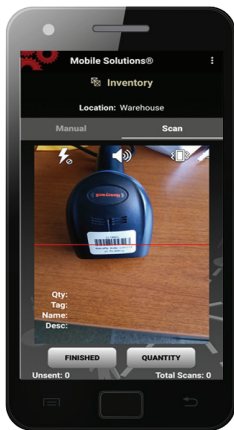

Inventory Management

Keep an accurate asset inventory, by updating your asset management software from anywhere, at any time. Simply enter an accurate count of assets in-hand, while on-site.