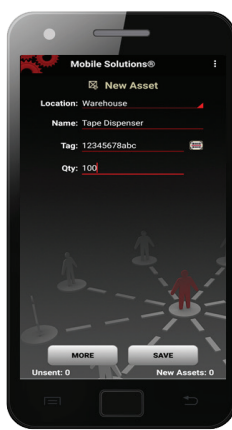

Register a New Asset

Identify and track any item from small electronics or expensive tools, to large vehicles and machinery. Track items by department, grant and purchase date.