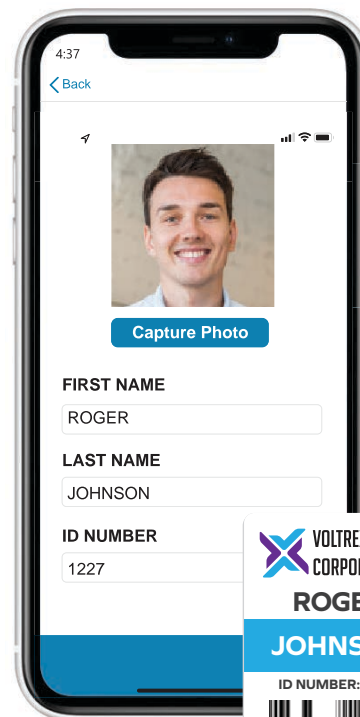

Employee badge production has never been easier!